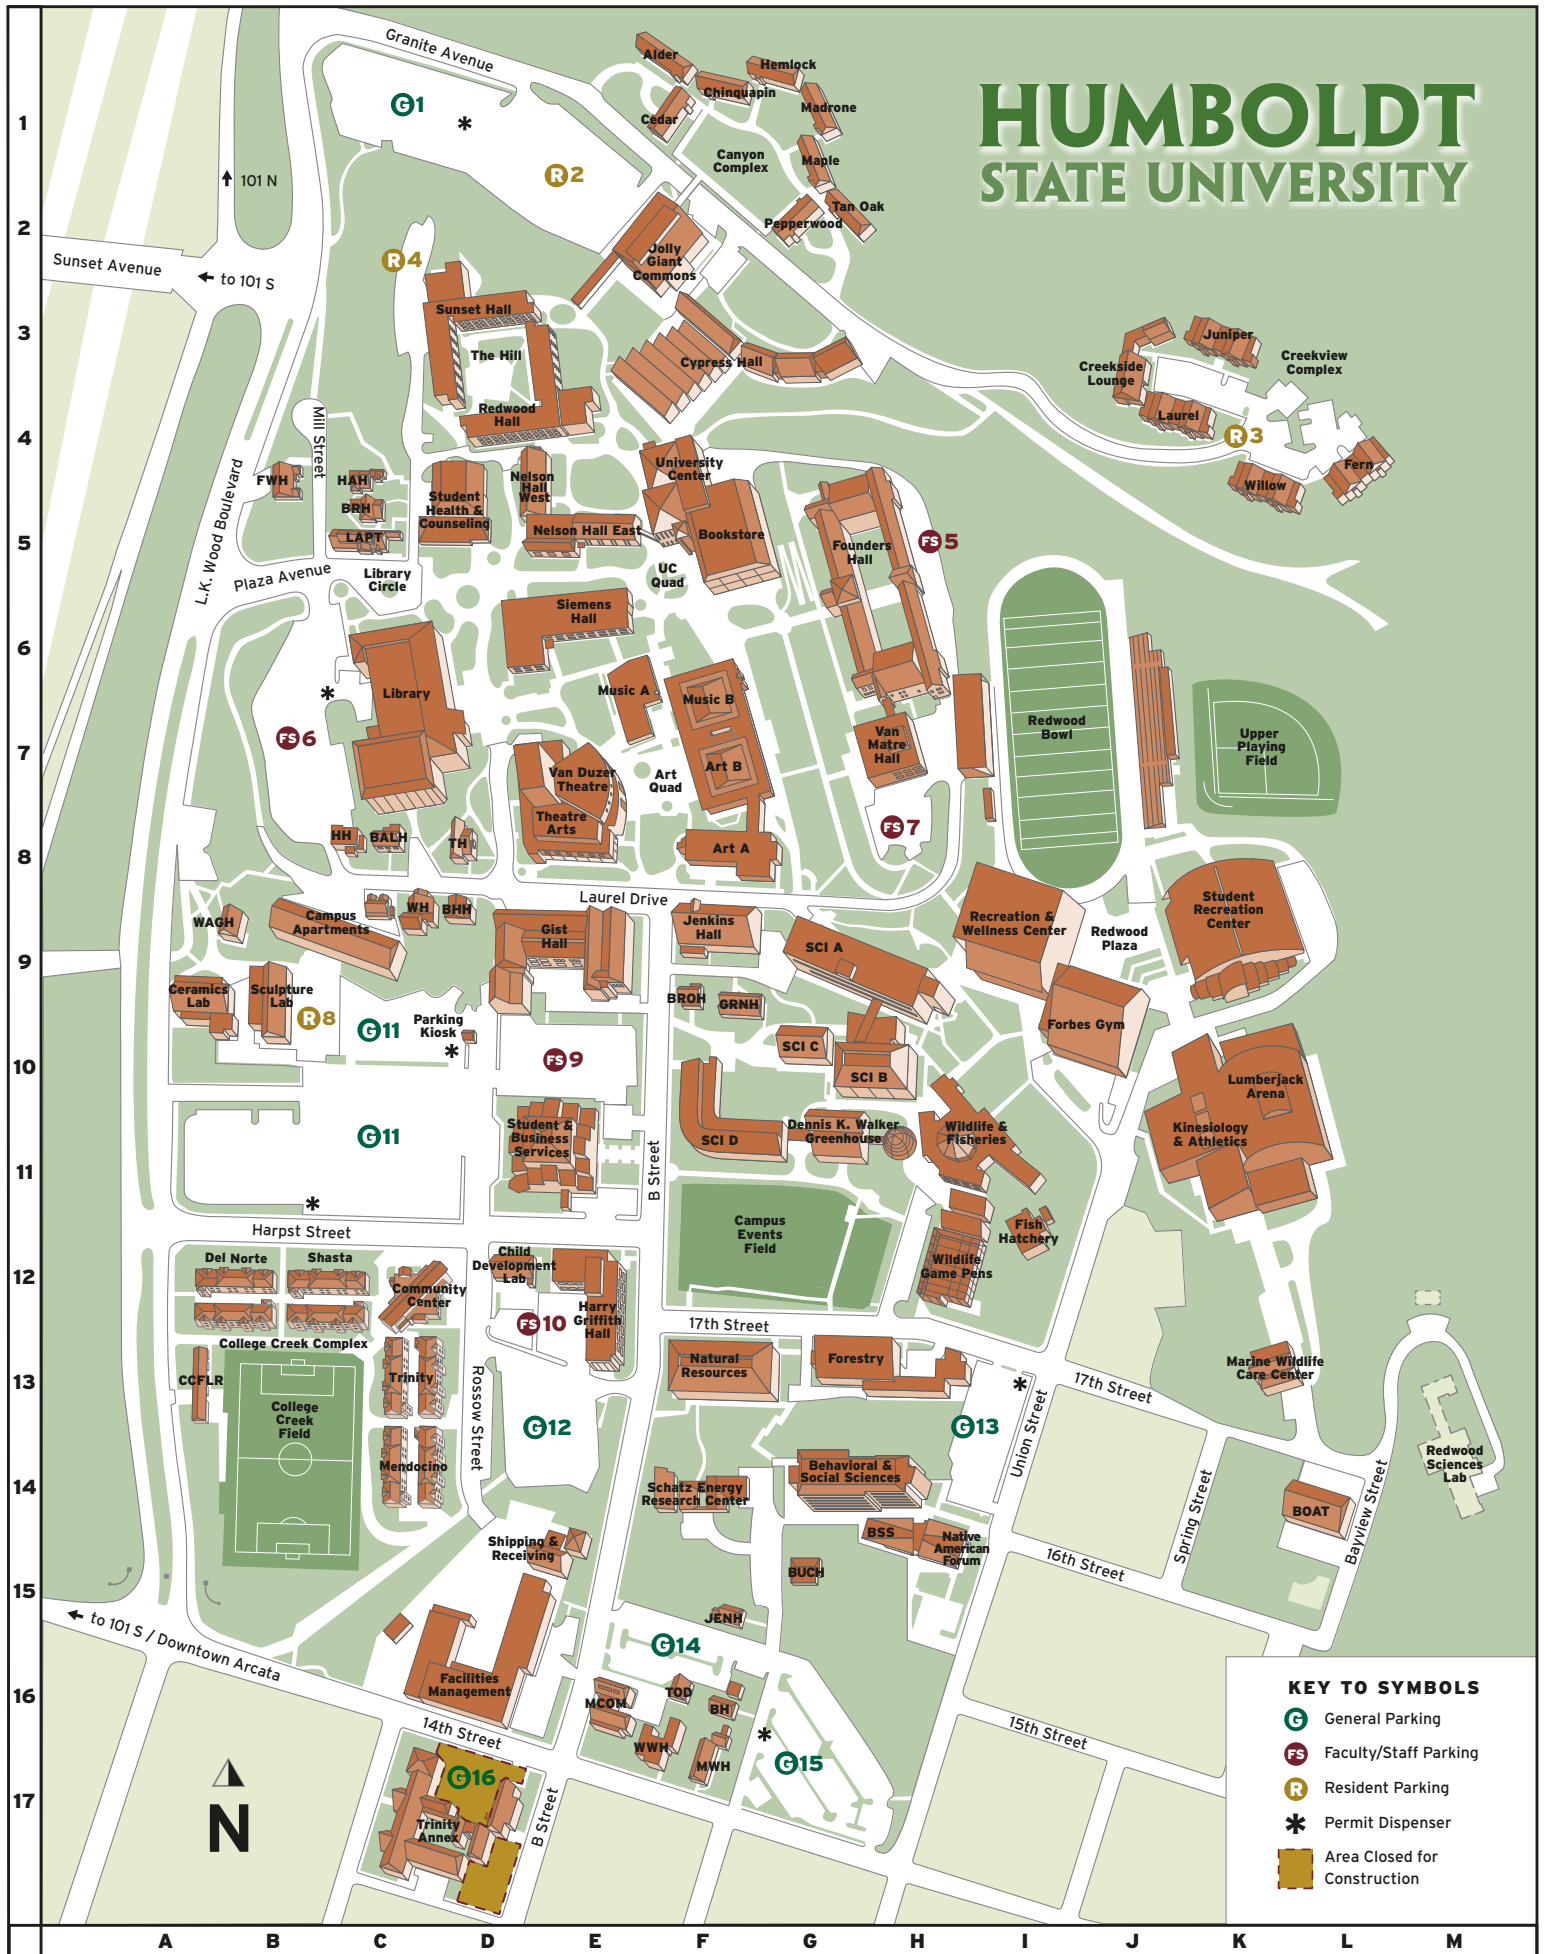

HUMBOLDT STATE UNIVERSITY

KEY TO SYMBOLS

- General Parking
- Faculty/Staff Parking
- Resident Parking
- Permit Dispenser
- Area Closed for Construction