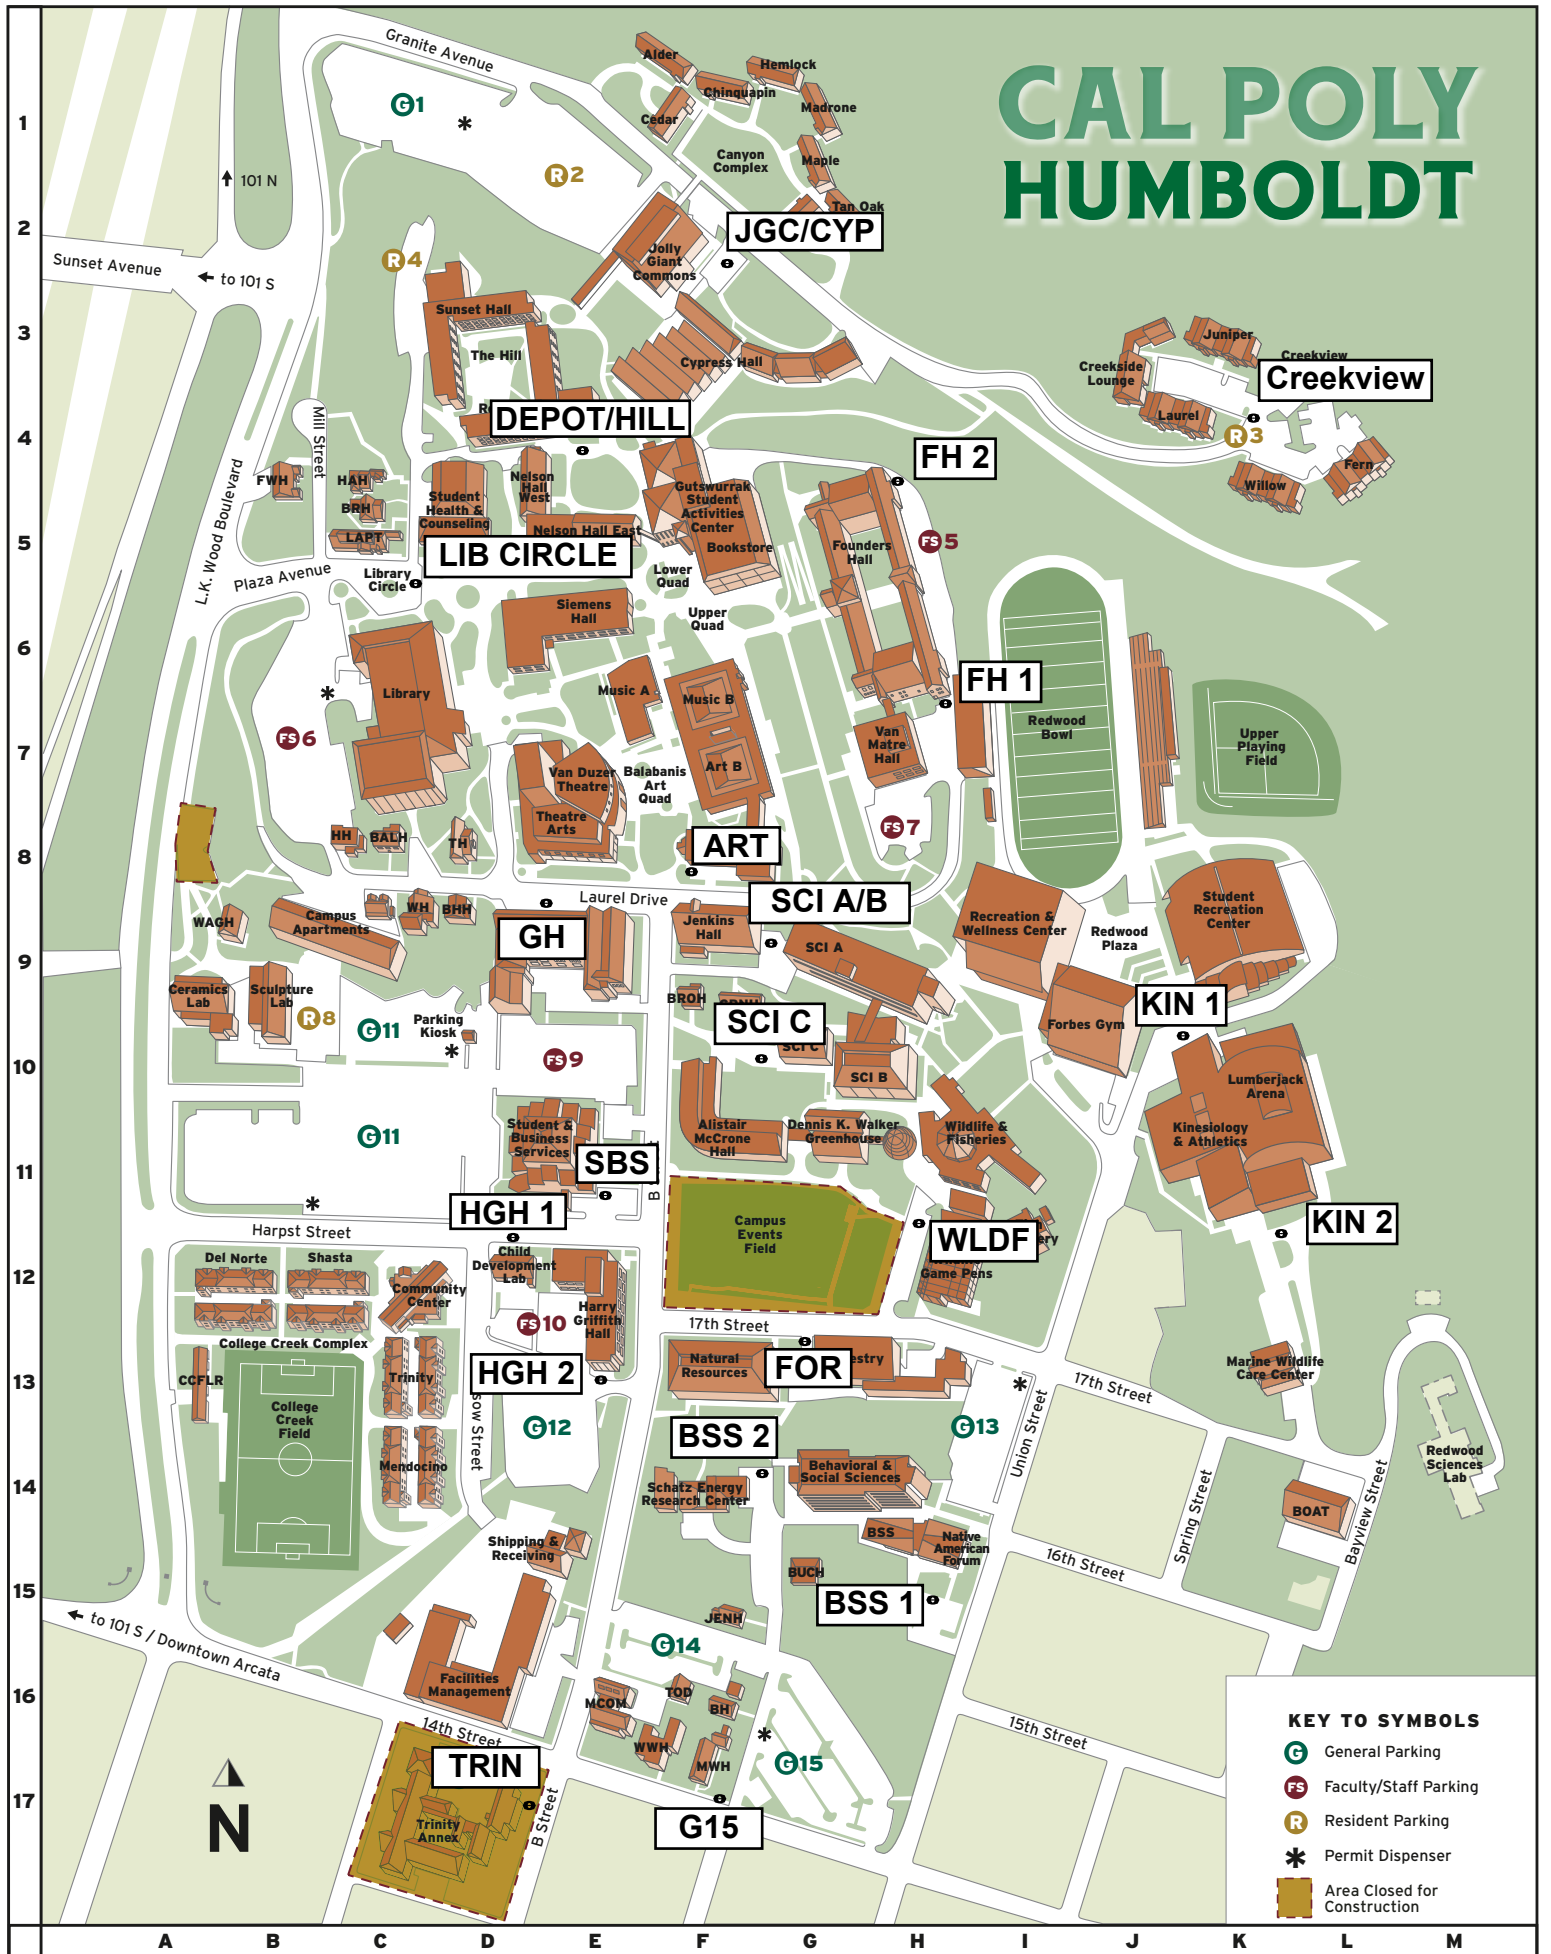

CAL POLY HUMBOLDT

KEY TO SYMBOLS

- G General Parking
- FS Faculty/Staff Parking
- R Resident Parking
- Permit Dispenser
- Area Closed for Construction