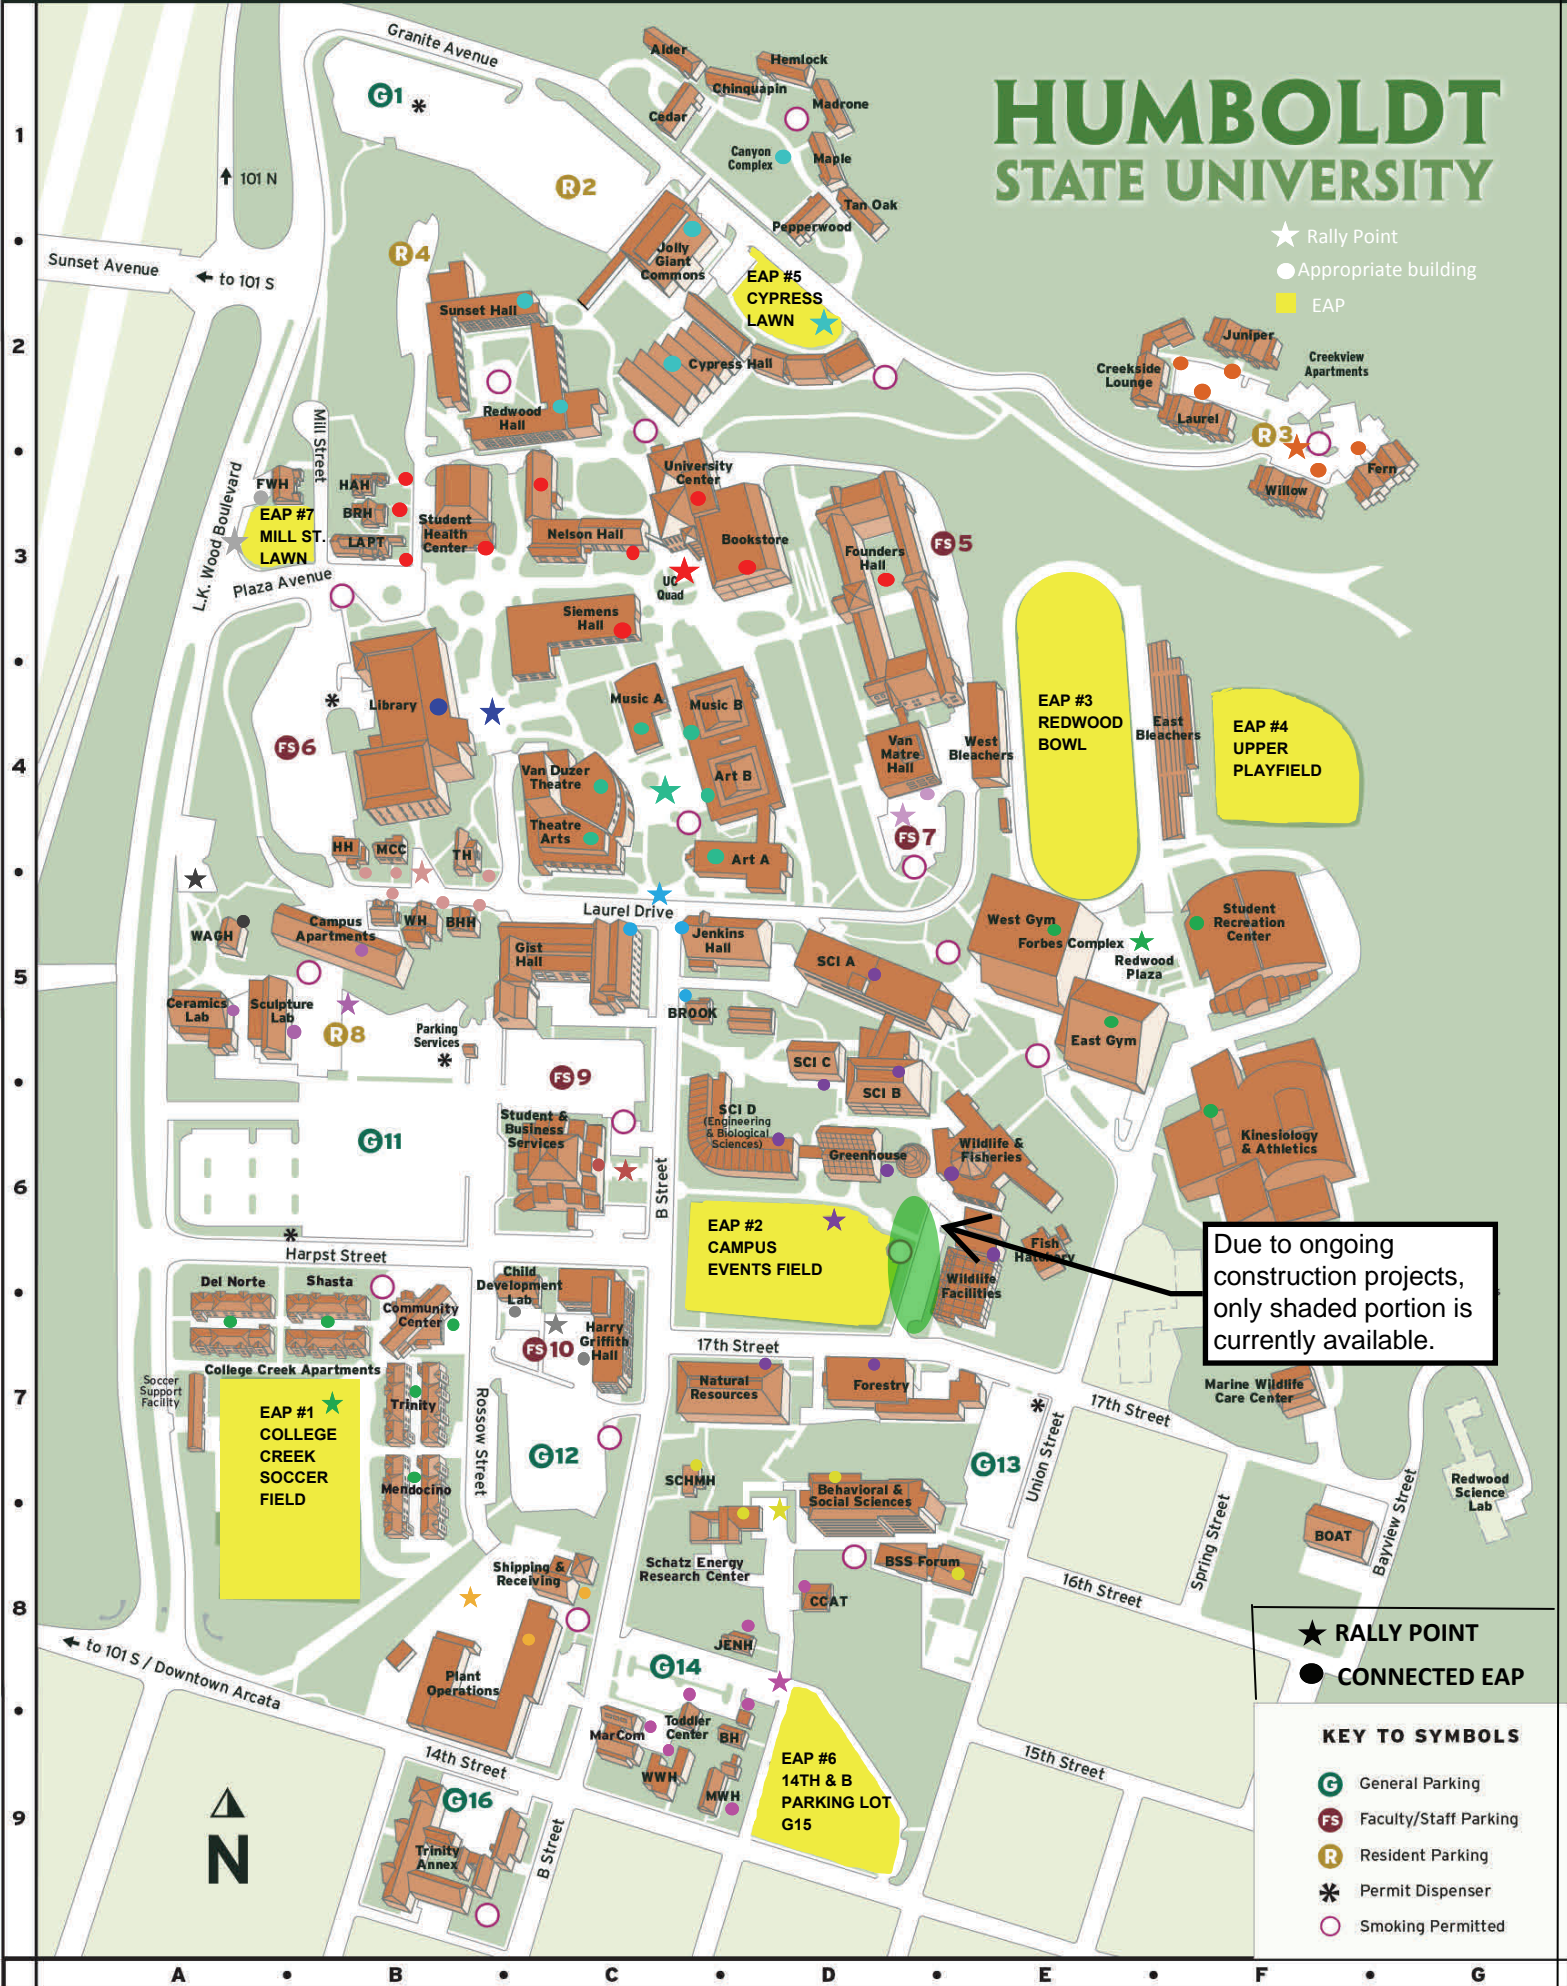

HUMBOLDT STATE UNIVERSITY

★ Rally Point
 ● Appropriate building
 ■ EAP

Due to ongoing construction projects, only shaded portion is currently available.

★ RALLY POINT
 ● CONNECTED EAP

KEY TO SYMBOLS

- G General Parking
- FS Faculty/Staff Parking
- R Resident Parking
- ✱ Permit Dispenser
- Smoking Permitted