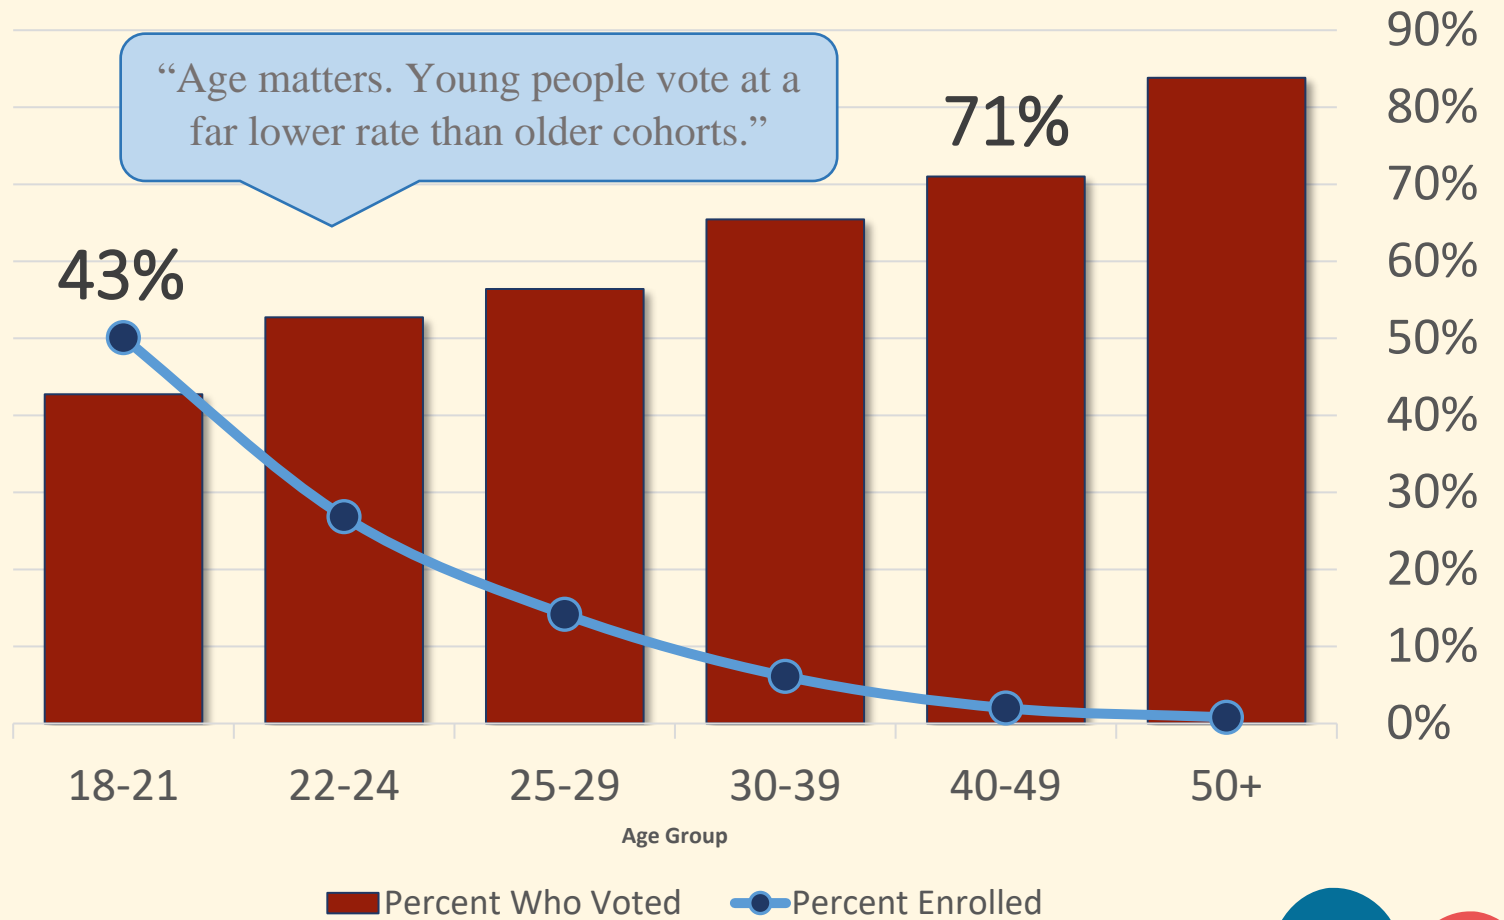

HSU STUDENT VOTING

Results of the 2016 National Study of Learning, Voting, and Engagement (NSLVE)
Supported by CIRCLE at the Johnathan Tisch College of Citizenship and Public Service

Did you know...

In addition...