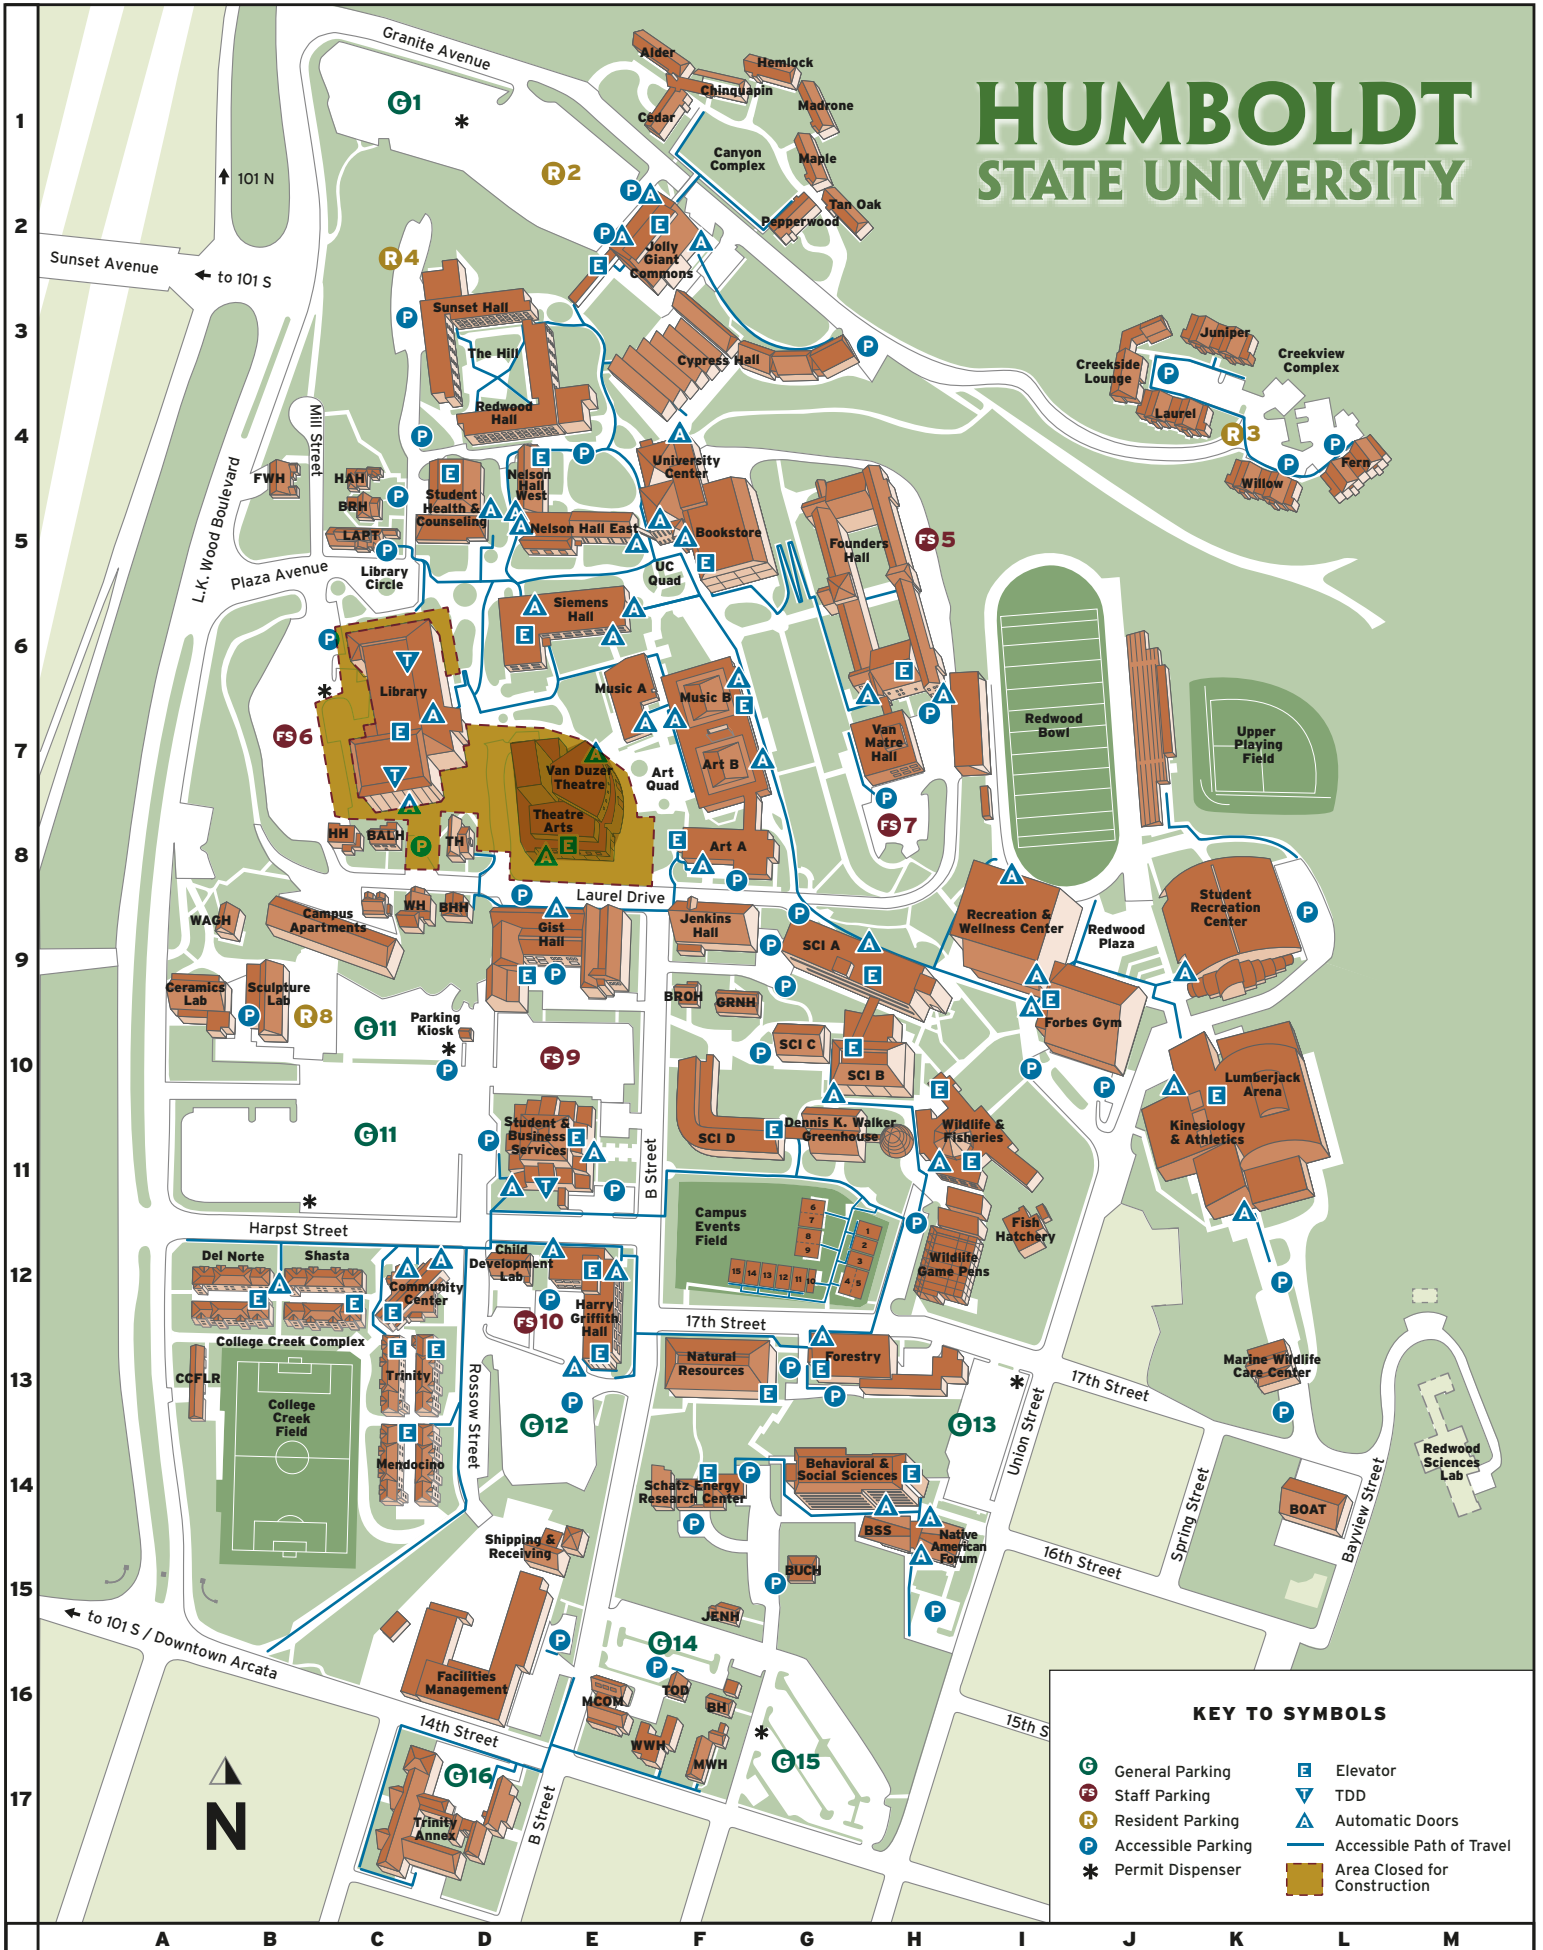

HUMBOLDT STATE UNIVERSITY