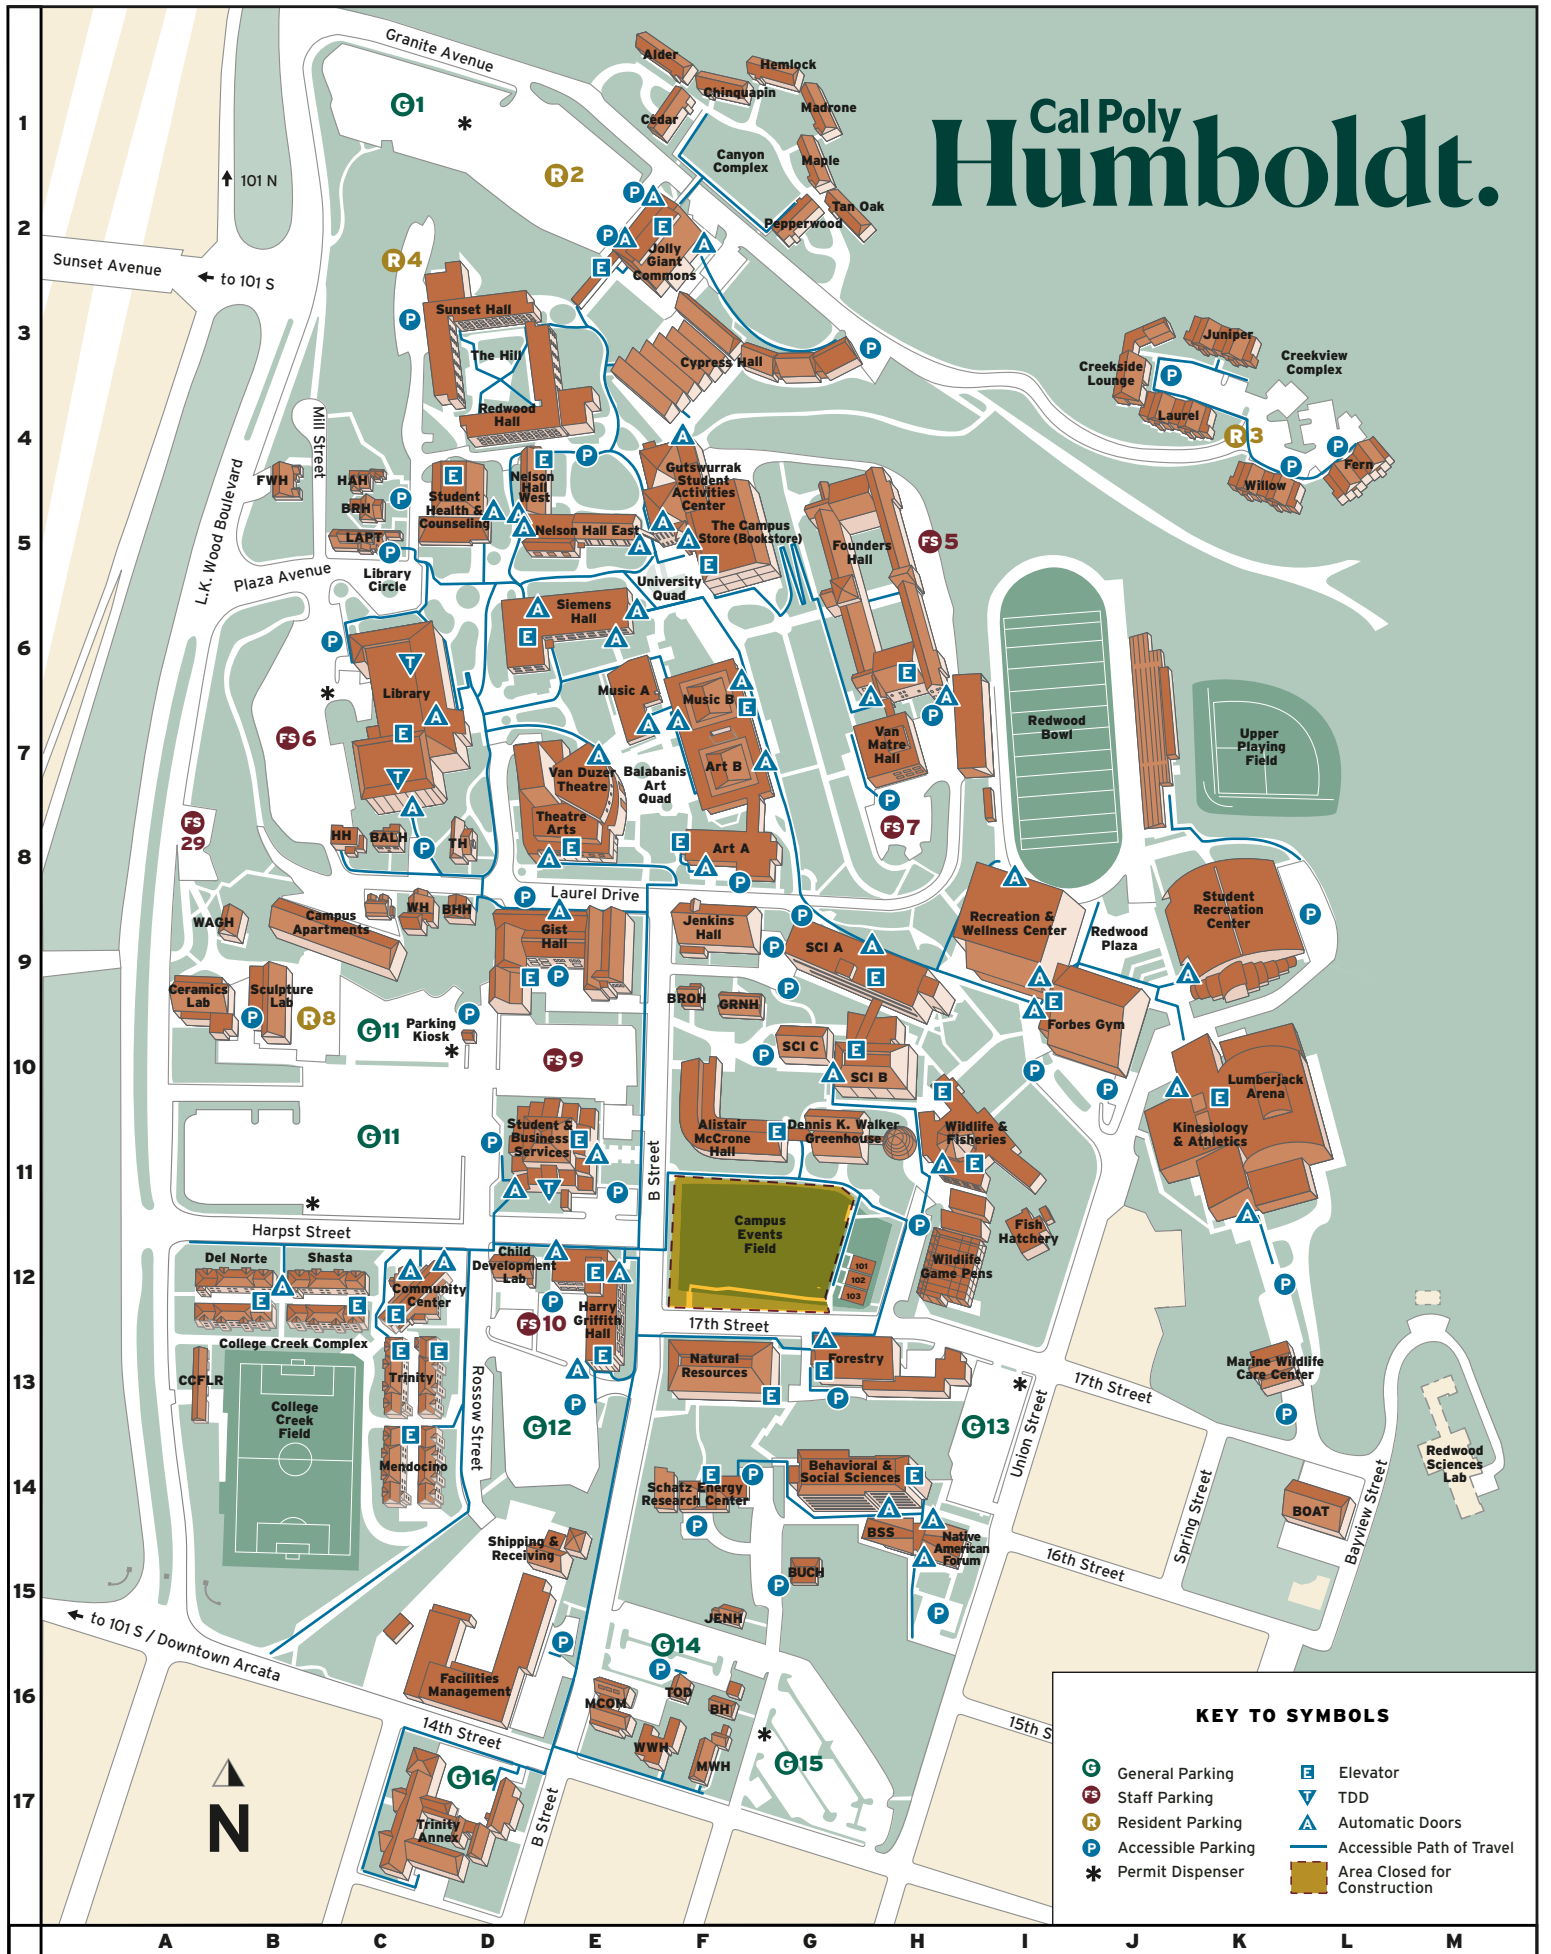

Cal Poly Humboldt.

KEY TO SYMBOLS

- | | |
|-----------------------------|---------------------------------------|
| G General Parking | E Elevator |
| FS Staff Parking | ▽ TDD |
| R Resident Parking | △ Automatic Doors |
| P Accessible Parking | — Accessible Path of Travel |
| * Permit Dispenser | ■ Area Closed for Construction |

Event, Meeting, and Retail Spaces

Bigfoot Burgers	Gutswurrak Student Activities Center (GSAC) 5F
College Creek Marketplace	Community Center (CCCTR) 102 12C
Depot	Gutswurrak Student Activities Center (GSAC) 127 5F
Fieldhouse	Student Recreation Center (SRC) 165 8K
Fishbowl	Library (LIB) 209 7C
Fulkerson Recital Hall	Music B (MUSB) 132 6F
Goodwin Forum	Nelson Hall East (NHE) 102 5E
Great Hall	Community Center (CCCTR) 260 12C
Green & Gold Room	Founders Hall (FH) 166 5H
J Dining Hall	Jolly Giant Commons (JGC) 400 2F
Gutswurrak Student Activities Center	(GSAC) 225 4F
Lumberjack Arena	Kinesiology & Athletics (KA) 247 10K
Native American Forum	Behavioral & Soc. Sciences (BSS) 162 15H
The Campus Store (Bookstore)	Gutswurrak Stud. Act. Ctr. (GSAC) 332 5F
Van Duzer Theatre (JVD)	Theatre Arts (TA) 101 7E
West Gym	Recreation & Wellness Center (RWC) 202 9I